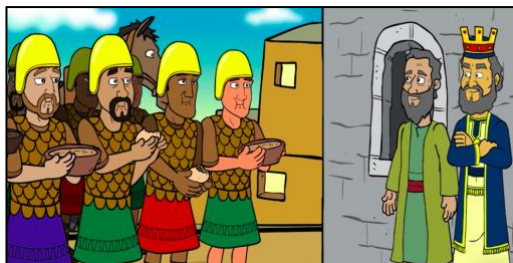

At that moment the servant saw something different outside! Instead of just seeing all the enemy soldiers, Elisha’s servant saw something else, too! Covering all the hills and everywhere he looked, there were thousands of shining, blazing, beautiful warriors, horses and chariots all made of fire! It was Heaven’s Army!

Heaven’s fiery angel army was surrounding Elisha on all sides keeping him safe, making sure nothing bad would happen to him!

Then Elisha prayed again, “Dear God, make the enemy soldiers blind.” So God made the whole enemy army blind. Then Elisha walked right up to the enemy General and said, “Follow me. I will take you to the one you’re looking for.”